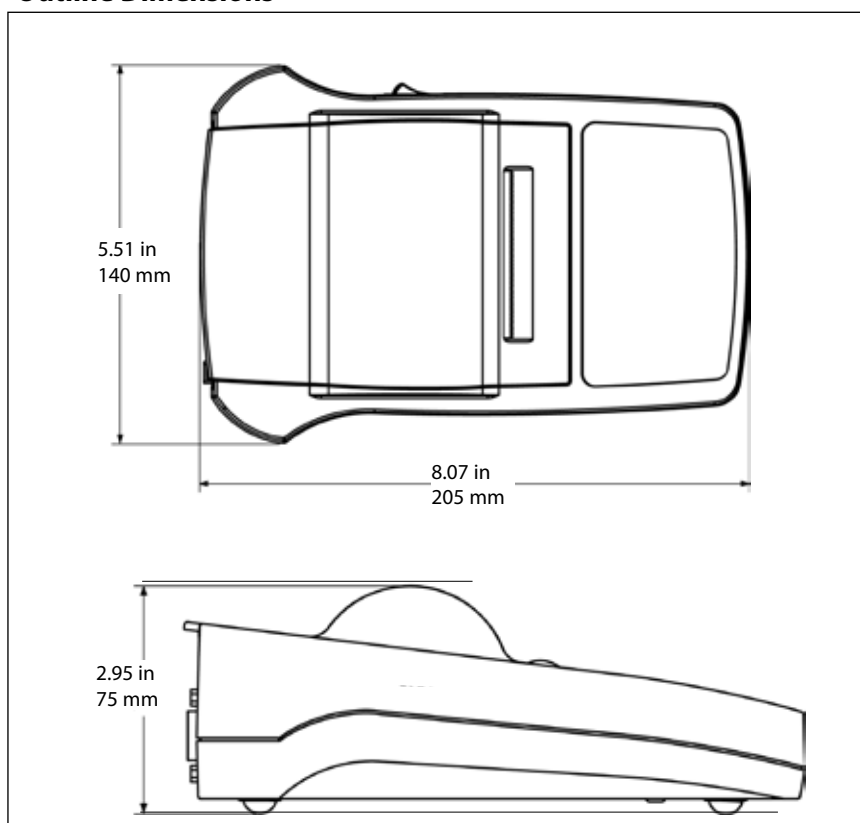

Other Standard Features

Status indicator, 40 characters per line, perform zero and tare operations directly from the printer. Full functionality with Discovery, Adventurer™ Pro, Explorer®, Navigator®, MB Series Moisture Analyzers and 'T' Series indicators. Statistics and Totalization not supported on CKW Bench Scale and Scout® Pro Series.

Multi-Language Printing: English, Spanish, German, Italian, French, Chinese, Korean, Japanese, Russian, Polish, Portuguese, Hungarian and Czech.

Accessories

Paper (Included)	12120799
Paper Rotary Axis (Included)	30063920
Ink Ribbon (Included)	30529322
Printer Cable RS9 M/F (Included)	30529323
Cable Adapter (Included)	30059316
Printer Cable RS9 F/Bare Wire	80500552
Power Cable AU, SF40A (Not Included)	12120313

Outline Dimensions